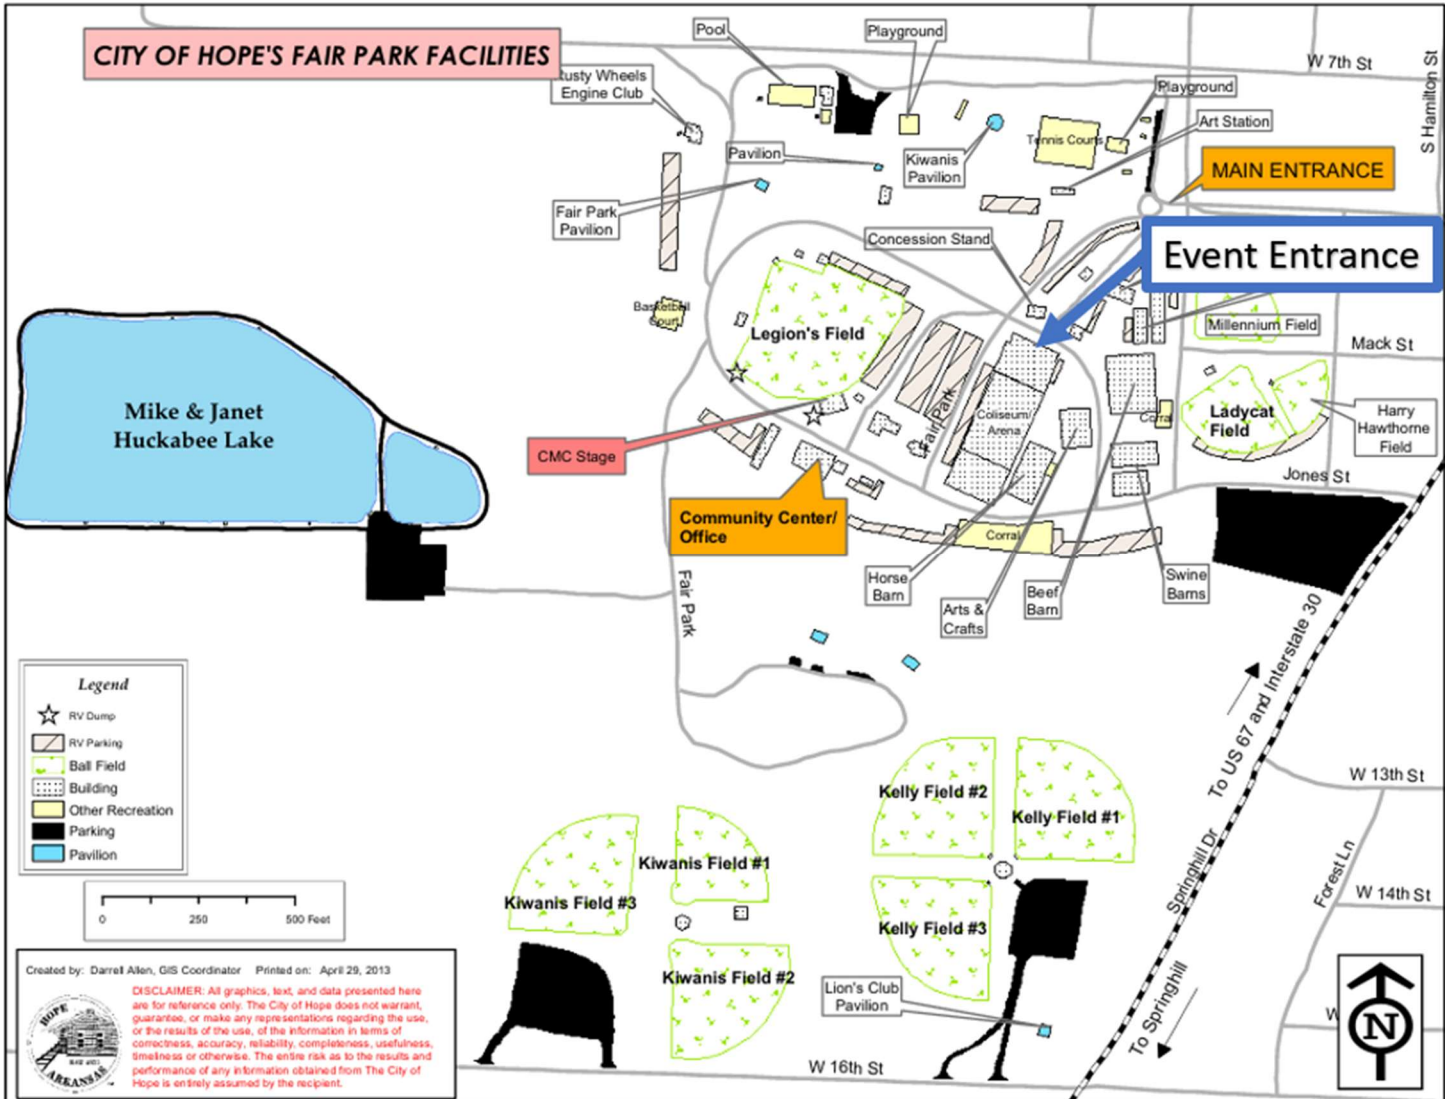

CITY OF HOPE'S FAIR PARK FACILITIES

Legend

- ☆ RV Dump
- ▭ RV Parking
- ▭ Ball Field
- ▭ Building
- ▭ Other Recreation
- ▭ Parking
- ▭ Pavilion